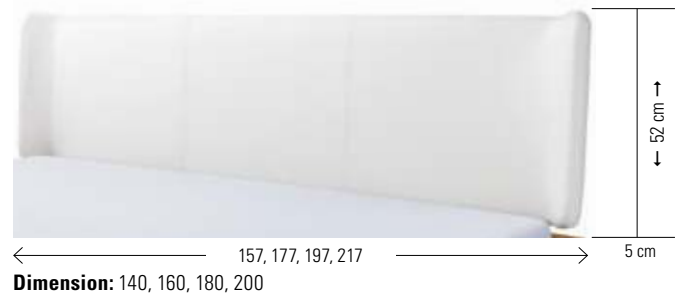

Kopfteile | Têtes de lit | Headboards

Obag*

*Leselampen nicht montierbar | Montage de lampes de lecture impossible | No possibility to assemble reading lamps

Kissen zu Kopfteilen | Coussins pour têtes de lit | Cushions for headboards

Stoffauswahl/Farben für Kissen siehe Gesamtkatalog Register 1, Seiten 1.6–1.7 | Choix de tissus/couleurs pour coussins voir catalogue général registre 1, pages 1.6–1.7 | Choice of tissues/colours for cushions see general catalogue index 1, pages 1.6–1.7

Adapter | Adaptateur | Adapter

Bei hohen Matratzen kann mit dem Verlängerungsadapter das Kopfteil um 9 oder 13 cm erhöht werden.

La tête de lit peut être rehaussée de 9 ou 13 cm avec l'adaptateur quand le matelas est plus épais. With the extension adapter the headboard can be extended 9 or 13 cm if mattresses are high.