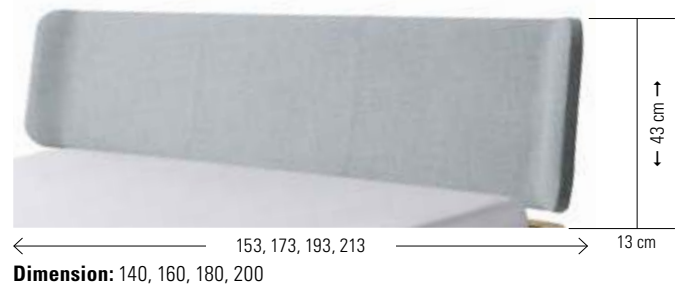

Kopfteile | Têtes de lit | Headboards

Boga

*Leselampen nicht montierbar | Montage de lampes de lecture impossible | No possibility to assemble reading lamps

Kissen zu Kopfteilen | Coussins pour têtes de lit | Cushions for headboards

Stoffauswahl/Farben für Kissen siehe Gesamtkatalog Register 1, Seiten 1.6–1.7 | Choix de tissus/couleurs pour coussins voir catalogue général registre 1, pages 1.6–1.7 | Choice of tissues/colours for cushions see general catalogue index 1, pages 1.6–1.7

Adapter | Adaptateur | Adapter

Bei hohen Matratzen kann mit dem Verlängerungsadapter das Kopfteil um 9 oder 13 cm erhöht werden.

La tête de lit peut être rehaussée de 9 ou 13 cm avec l'adaptateur quand le matelas est plus épais. With the extension adapter the headboard can be extended 9 or 13 cm if mattresses are high.