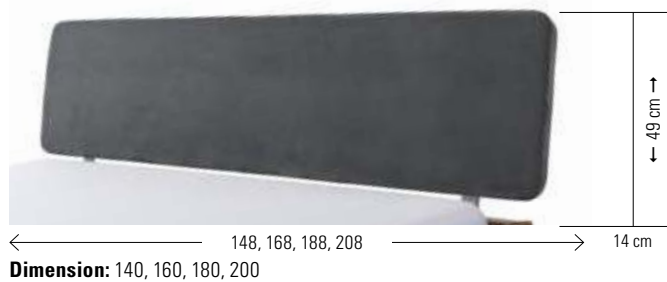

Kopfteile | Têtes de lit | Headboards

Suno