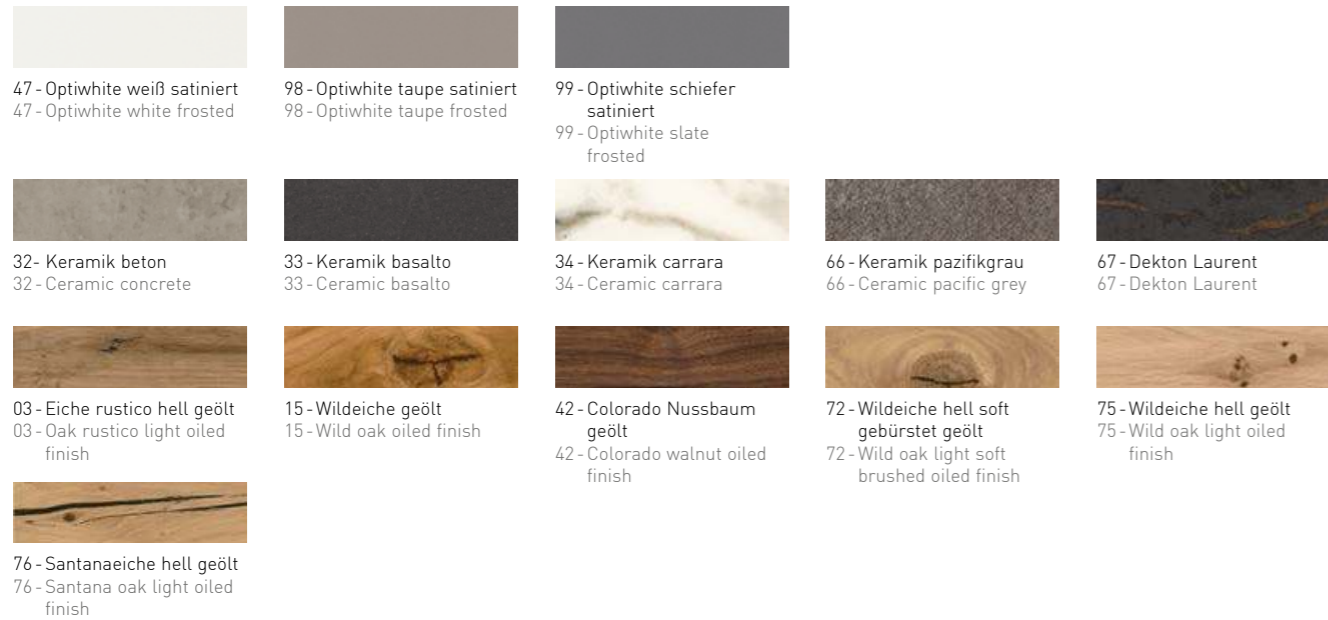

98 - Optiwhite taupe satiniert
98 - Optiwhite taupe frosted

99 - Optiwhite schiefer satiniert
99 - Optiwhite slate frosted

32 - Keramik beton
32 - Ceramic concrete

33 - Keramik basalto
33 - Ceramic basalto

34 - Keramik carrara
34 - Ceramic carrara

66 - Keramik pazifikgrau
66 - Ceramic pacific grey

67 - Dekton Laurent
67 - Dekton Laurent

03 - Eiche rustico hell geölt
03 - Oak rustico light oiled finish

15 - Wildeiche geölt
15 - Wild oak oiled finish

42 - Colorado Nussbaum geölt
42 - Colorado walnut oiled finish

72 - Wildeiche hell soft gebürstet geölt
72 - Wild oak light soft brushed oiled finish

75 - Wildeiche hell geölt
75 - Wild oak light oiled finish

76 - Santanaeiche hell geölt
76 - Santana oak light oiled finish

COPPA* 4770- bis 4777-

47 - Optiwhite weiß satiniert
47 - Optiwhite white frosted