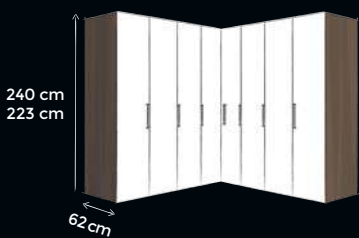

DIE SYSTEMATIK
SYSTEMATIC PLANNING

DREHTÜRENSCHRÄNKE UND SCHWEBETÜRENSCHRÄNKE
HINGED DOOR WARDROBES AND SLIDING DOOR WARDROBES

PLANUNGSSCHRÄNKE UND KOMPLETTESCHRÄNKE
PLANNING WARDROBES AND COMPLETE WARDROBES

Endlos planbar // 2 Höhen
Unlimited customization // 2 heights

Eckkombination mit Drehtüren
Corner combination with hinged doors

Eckkombination mit Dreh- und Schwebetüren
Corner combination with hinged and sliding doors

100 – PLANUNGSSCHRÄNKE
100 – PLANNING WARDROBES

GRUNDELEMENTE
BASIC UNITS

SPEZIALELEMENTE
SPECIAL UNITS

Anbau-Garderobe
Add-on coat rack

Regal
Shelf unit

2er-Set Schubkästen für Regal
Set of 2 drawers for shelf unit

Garderobenteil
Coat rack section

*Lieferbar ab Frühjahr 2022
*Available from spring 2022

Mehrfach je Regal einsetzbar. Passend in den drei unteren Regalfächern.
Use one or more per shelf. Perfect fit for the three lower shelves.