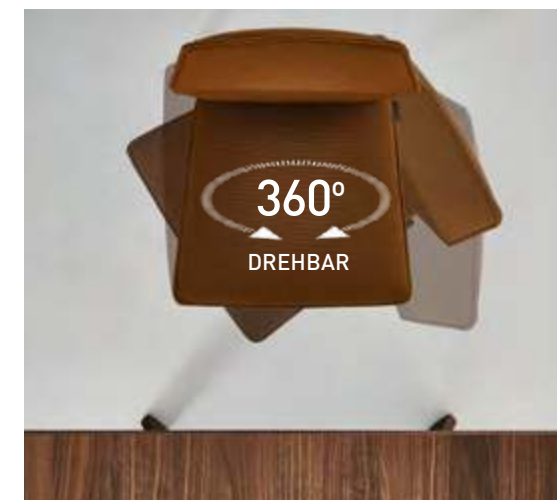

Dining table 1422-1703 GOA: LWH 190/100/75 cm • Oak rustico light oiled finish, stainless steel optic • **Chair 0361-03VJ EMILIE:** WHD 49/87/58 cm • Oak rustico light oiled finish • Fabric: Dallas Q2 light grey • **Sideboard H221-3703L with underframe:** WHD 240/85/43 cm • **Wall shelf H802-0337L:** WHD 207/24/22 cm • **Highboard H428-3703L:** WHD 160/139/43 cm • Lacquered crystal white matt, oak rustico light oiled finish

DESIGN-SITZMÖBEL:

HERAUSRAGEND BEQUEM UND
OPTIONAL MIT DREHFUNKTION

DESIGN SEATING FURNITURE: OUTSTANDINGLY COMFORTABLE
AND OPTIONALLY WITH A SWIVEL FUNCTION

Esstisch 1422-1842 GOA: LBH 190/100/75 cm • Colorado Nussbaum geölt, Metall anthrazit matt • Stuhl 0275-18TF CAROLA: BHT 49/86/60 cm • Sessel 0276-18TF CAROLA: BHT 63/86/60 cm • Metall anthrazit matt • Bezug: Freiburg Q2 cognac • Vitrine H615-3742R: BHT 60/207/43 cm • Vitrine H613-3742L: BHT 60/207/43 cm • Sideboard H314-3742L: BHT 180/105/43 cm • Wandboard H801-4237L: BHT 147/24/22 cm • Lack kristallweiß matt, Colorado Nussbaum geölt

Dining table 1422-1842 GOA: LWH 190/100/75 cm • Colorado walnut oiled finish, metal anthracite matt • Chair 0275-18TF CAROLA: WHD 49/86/60 cm • Armchair 0276-18TF CAROLA: WHD 63/86/60 cm • Metal anthracite matt • Fabric: Freiburg Q2 cognac • Cabinet H615-3742R: WHD 60/207/43 cm • Cabinet H613-3742L: WHD 60/207/43 cm • Sideboard H314-3742L: WHD 180/105/43 cm • Wall shelf H801-4237L: WHD 147/24/22 cm • Lacquered crystal white matt, colorado walnut oiled finish