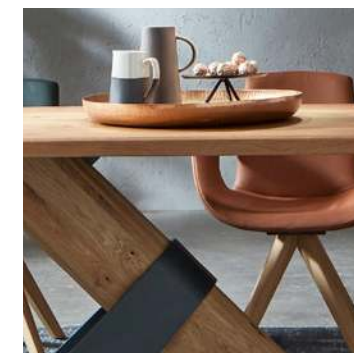

Heißen Sie Mutter Natur willkommen.

Mit Velko betreten auch wir neues Terrain: Lackierte Massivholzmöbel hinterlassen bei Ihren Gästen einen besonders glänzenden Eindruck. Aber auch unsere Caya- oder Runa-Garderoben sind für alle da, die ankommen wollen.

Welcome Mother Nature.

With Velko, we are also entering new territory: painted solid wood furniture leaves a particularly brilliant impression on your guests. But our Caya or Runa stands are also there for everyone who wants to arrive.

Weitere Programme und Informationen finden Sie unter:
moebel-hartmann.com/programme