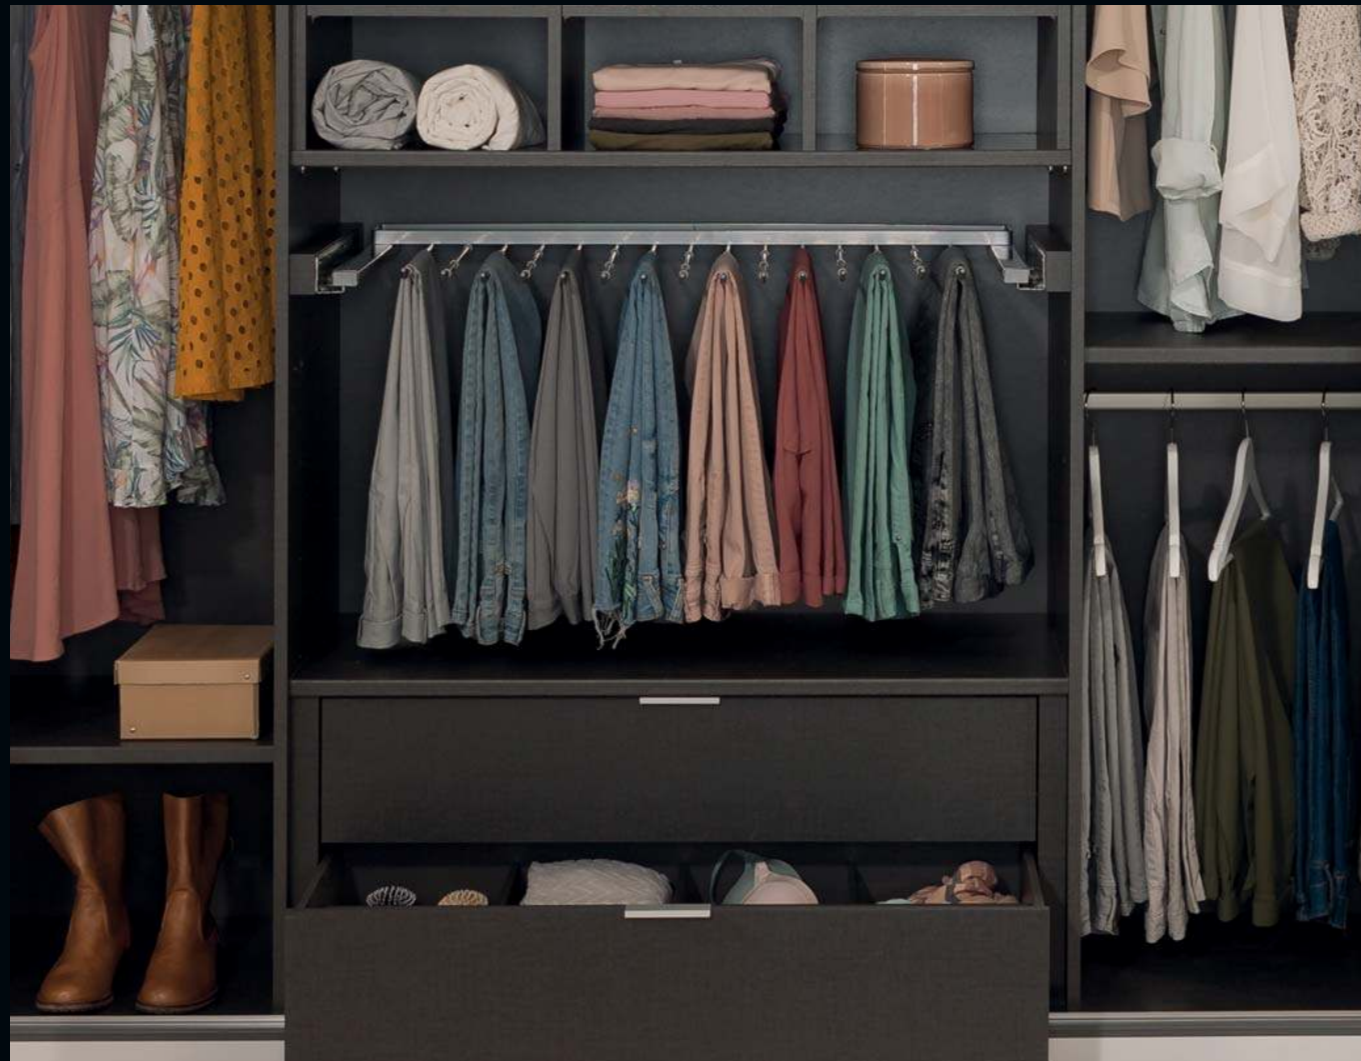

IHRE MÖGLICHKEITEN. IHRE ENTSCHEIDUNG. IHR ZUBEHÖR.
YOUR POSSIBILITIES. YOUR DECISION. YOUR ACCESSORIES.

**UNSER ZUBEHÖR IM
DETAIL FINDEN SIE UNTER:**
**YOU WILL FIND OUR
ACCESSORIES UNDER:**

Einscannen und
Zubehör entdecken.

Scan and discover
your wardrobe accessories.