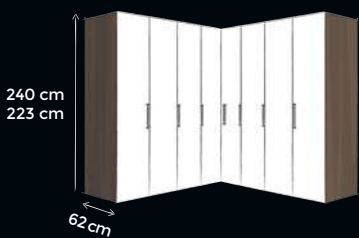

DIE SYSTEMATIK
SYSTEMATIC PLANNING

DREHTÜRENSCHRÄNKE UND SCHWEBETÜRENSCHRÄNKE
HINGED DOOR WARDROBES AND SLIDING DOOR WARDROBES

PLANUNGSSCHRÄNKE UND KOMPLETTESCHRÄNKE
PLANNING WARDROBES AND COMPLETE WARDROBES

Endlos planbar // 2 Höhen
Unlimited customization // 2 heights

Eckkombination mit Drehtüren
Corner combination with hinged doors

Eckkombination mit Dreh- und Schwebetüren
Corner combination with hinged and sliding doors

100 – PLANUNGSSCHRÄNKE
100 – PLANNING WARDROBES

GRUNDELEMENTE
BASIC UNITS

SPEZIALELEMENTE
SPECIAL UNITS

Anbau-Garderobe
Add-on coat rack

Regal
Shelf unit

2er-Set Schubkästen für Regal
Set of 2 drawers for shelf unit

Garderobenteil
Coat rack section

Mehrfach je Regal einsetzbar. Passend in den drei unteren Regalfächern.
Use one or more per shelf. Perfect fit for the three lower shelves.