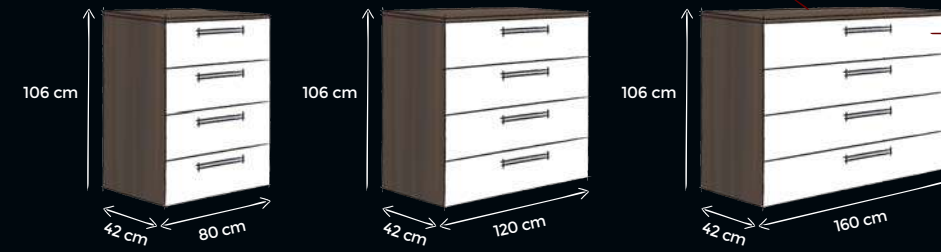

KOMMODEN
CHESTS

- Oberplatte // Top board
- Holzoberplatten // Wooden top boards
- Holzoberplatten mit Licht // Wooden top boards with lighting
- Glasoberplatten (ESG) // Glass top boards (TSC)