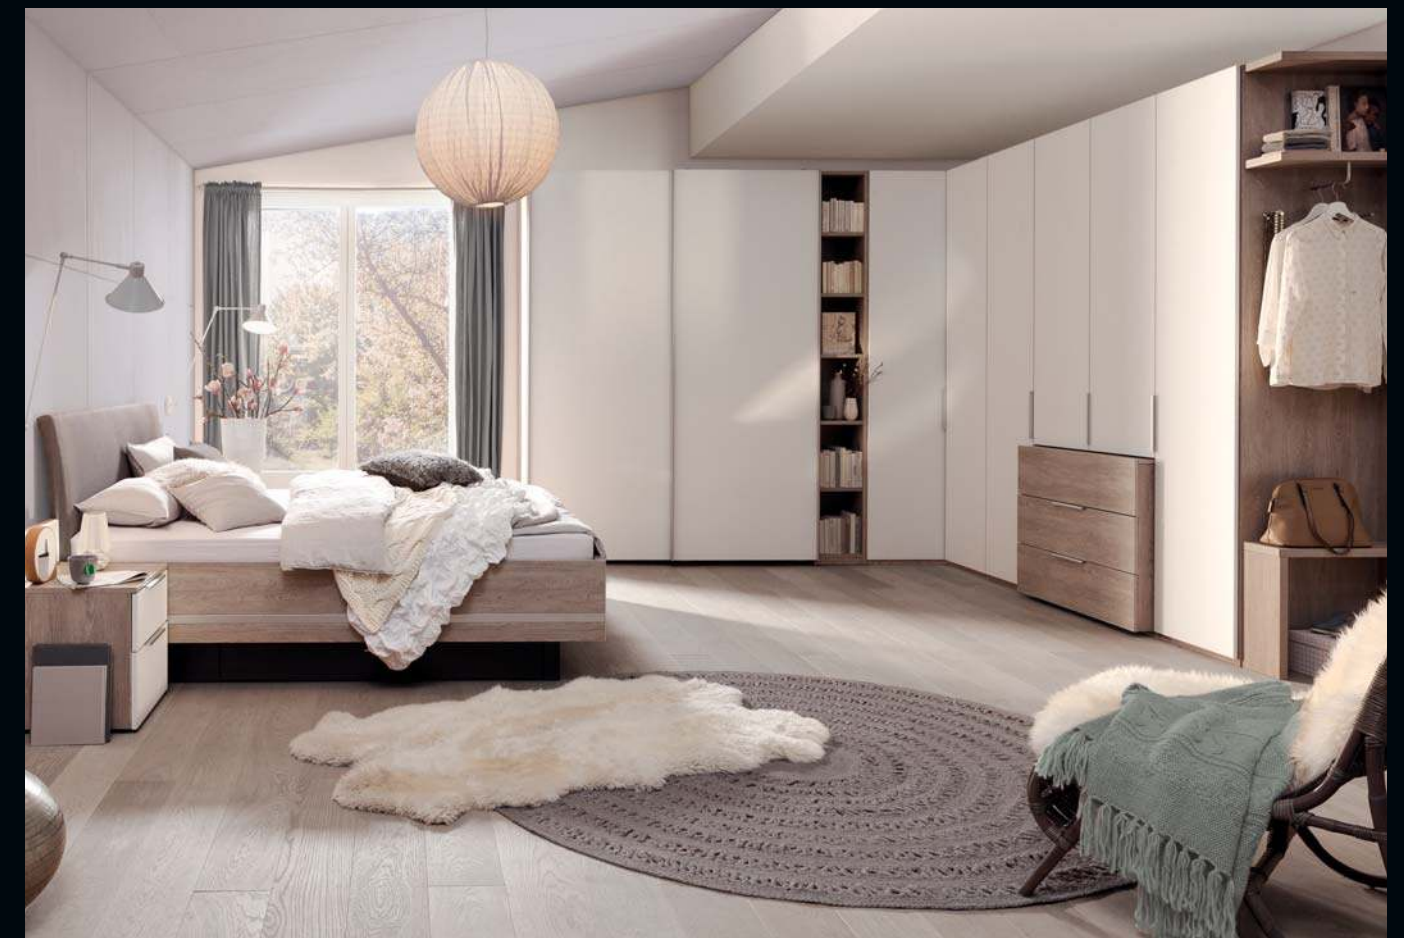

IHRE MÖGLICHKEITEN. IHRE ENTSCHEIDUNG. IHR ZUBEHÖR.
YOUR POSSIBILITIES. YOUR DECISION. YOUR ACCESSORIES.

**UNSER ZUBEHÖR IM
DETAIL FINDEN SIE UNTER:**
**YOU WILL FIND OUR
ACCESSORIES UNDER:**

Einscannen und
Zubehör entdecken.

Scan and discover
your wardrobe accessories.

CONCEPT ME – DAS SYSTEM IM DETAIL
CONCEPT ME – THE SYSTEM IN DETAIL

DIE SCHRÄNKE

- In vielen verschiedenen Höhen und Breiten
- Große Auswahl an Dekoren, hochwertigen Glasfronten und Griffen
- Soft Close – sanftes Schließen der Türen & Schubladen
- Optimale Nutzung des Stauraums durch große Auswahl an Schrankzubehör
- 2 Innendekore (Leinenoptik Twist und Birke-Nachbildung)
- Dreh- und Falttürenschränke endlos planbar
- Intelligente Lösungen mit Eck- und Panorama-Funktion
- Mehr Stabilität durch Rückwände und Schubladenböden in 5 mm Stärke
- Passende Sideboards, Kommoden- und Bettsysteme
- Hohe Langlebigkeit durch hochwertige Materialien und perfekte Verarbeitung

THE WARDROBES

- Available in a wide range of heights and widths
- Large selection of decors, high-quality glass fronts and handles
- Soft Close – for gentle closing of drawers and doors
- Optimum use of storage space with a large range of wardrobe accessories
- 2 interior finishes (Twist linen look and imitation birch)
- Hinged and folding door wardrobes – unlimited customization
- Intelligent solutions with corner and panorama functions
- Greater stability due to the 5 mm thick back panels and drawer bottoms
- Matching sideboards, chest and bed systems
- High-quality materials and perfect craftsmanship for outstanding durability