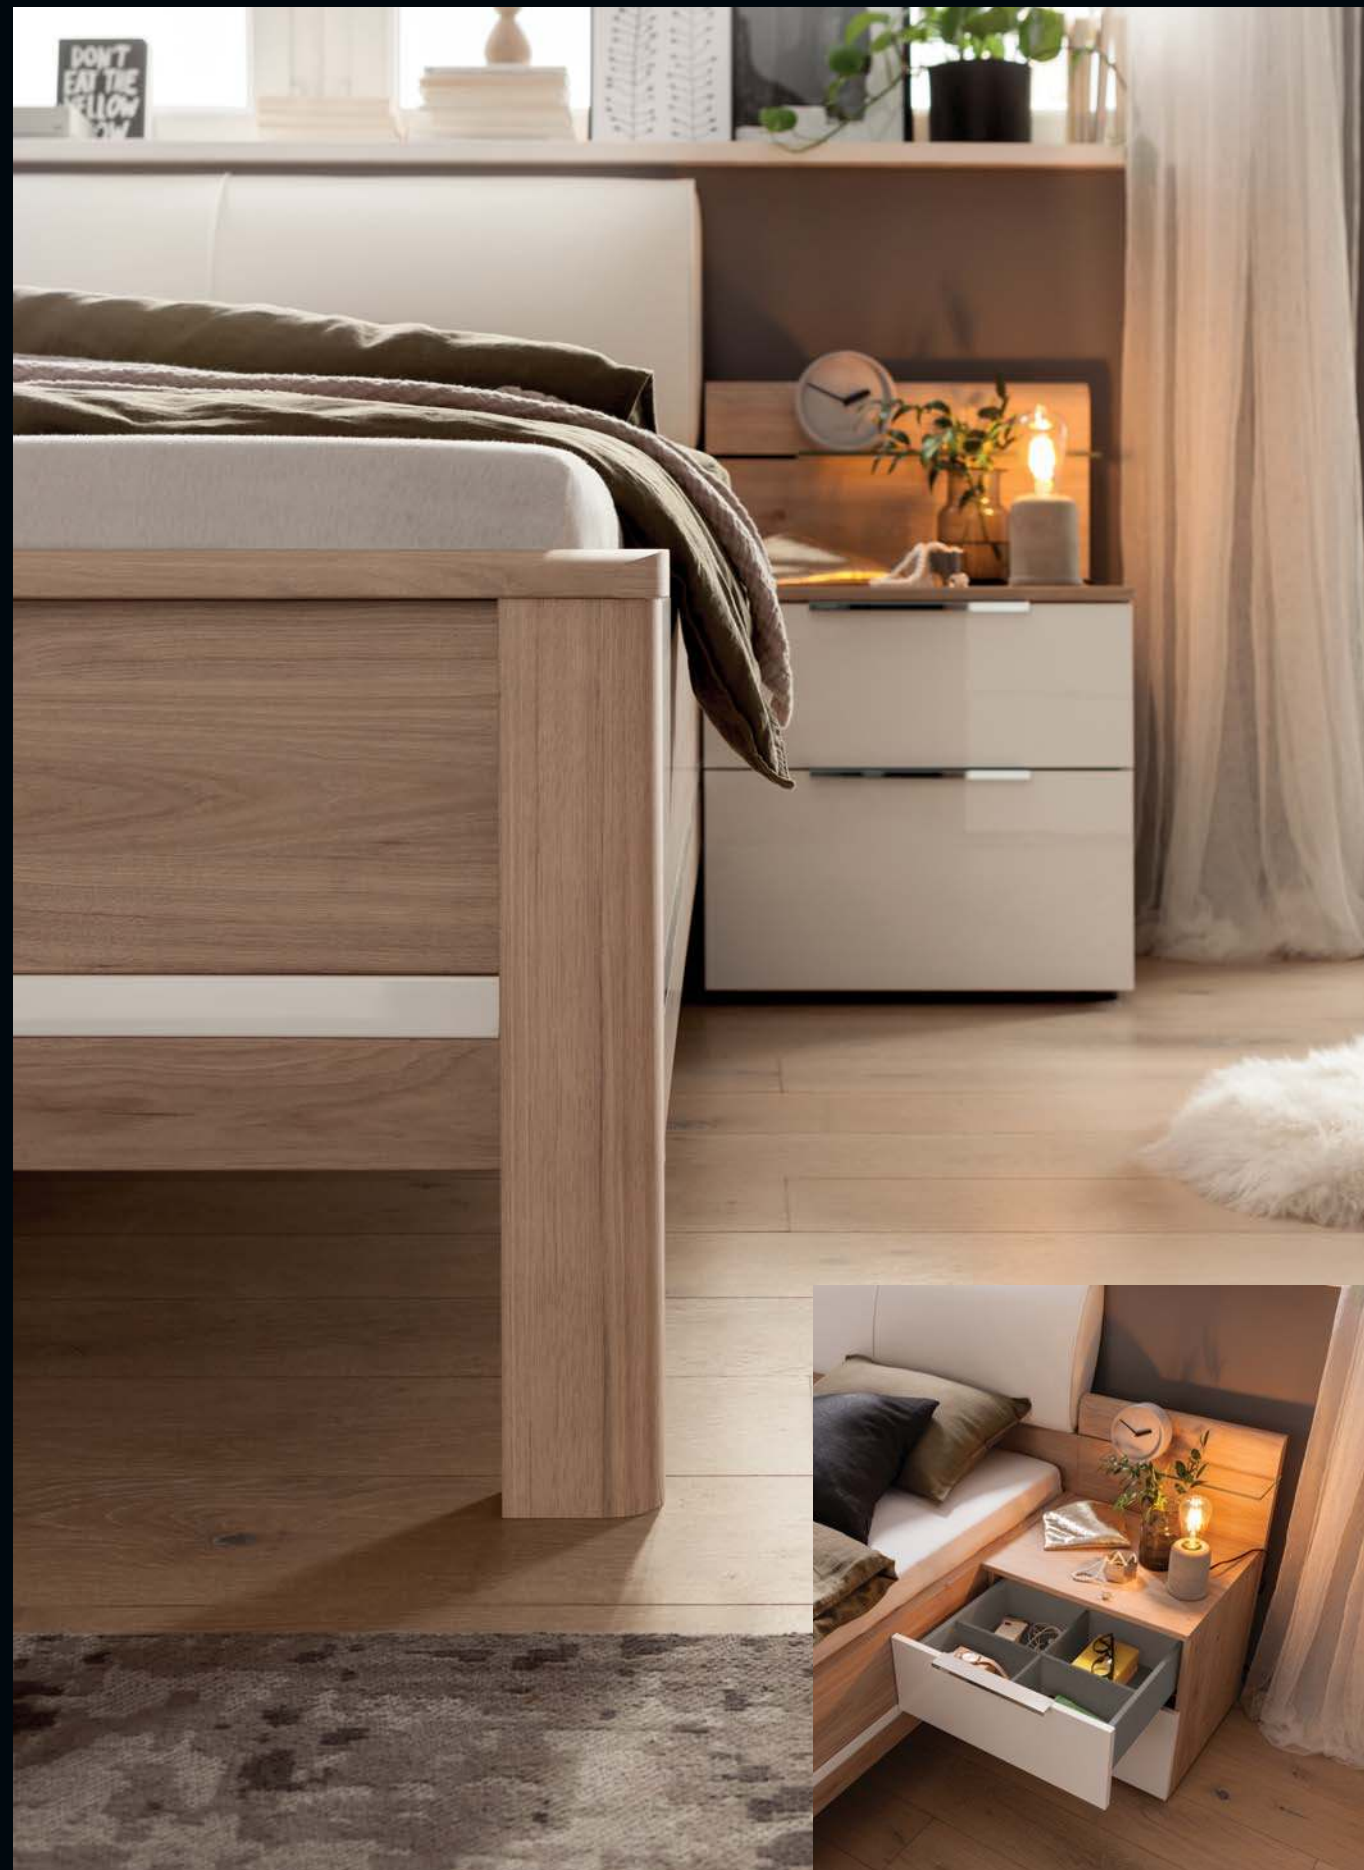

DIE BETTEN

- In den Höhen 42 cm und 49 cm & vielen Breiten & Längen
- Erhältlich in mehreren Designvarianten in unterschiedlichsten Dekorvariationen
- Durch die verstellbaren Auflagen lässt sich eine komfortable Sitz- und Liegehöhe von bis zu 65 cm erreichen
- Rückenlehnen in Holz oder als Polster in Leder-Nachbildung bzw. Stoff
- Passende Nachtschränke sind schwebend oder bodenstehend erhältlich
- Raffiniertes Zubehör wie, Beleuchtungen, Glasböden oder USB-Ladestation
- Ideal kombinierbar mit den Schränken, Sideboards, Kommoden & Nachtschränke aus concept me

THE BEDS

- Two heights (42 cm and 49 cm) and a wide range of widths & lengths
- Available in different designs and different decors
- Comfortable height for sitting and lying down up to 65 cm thanks to the adjustable height settings
- Wooden headboards or upholstered with fabric or imitation leather
- Matching bedside chests available in free-standing or suspended designs
- Sophisticated accessories like lighting, glass shelves or USB charging station
- Combine perfectly with concept me wardrobes, sideboards, chests & bedside chests