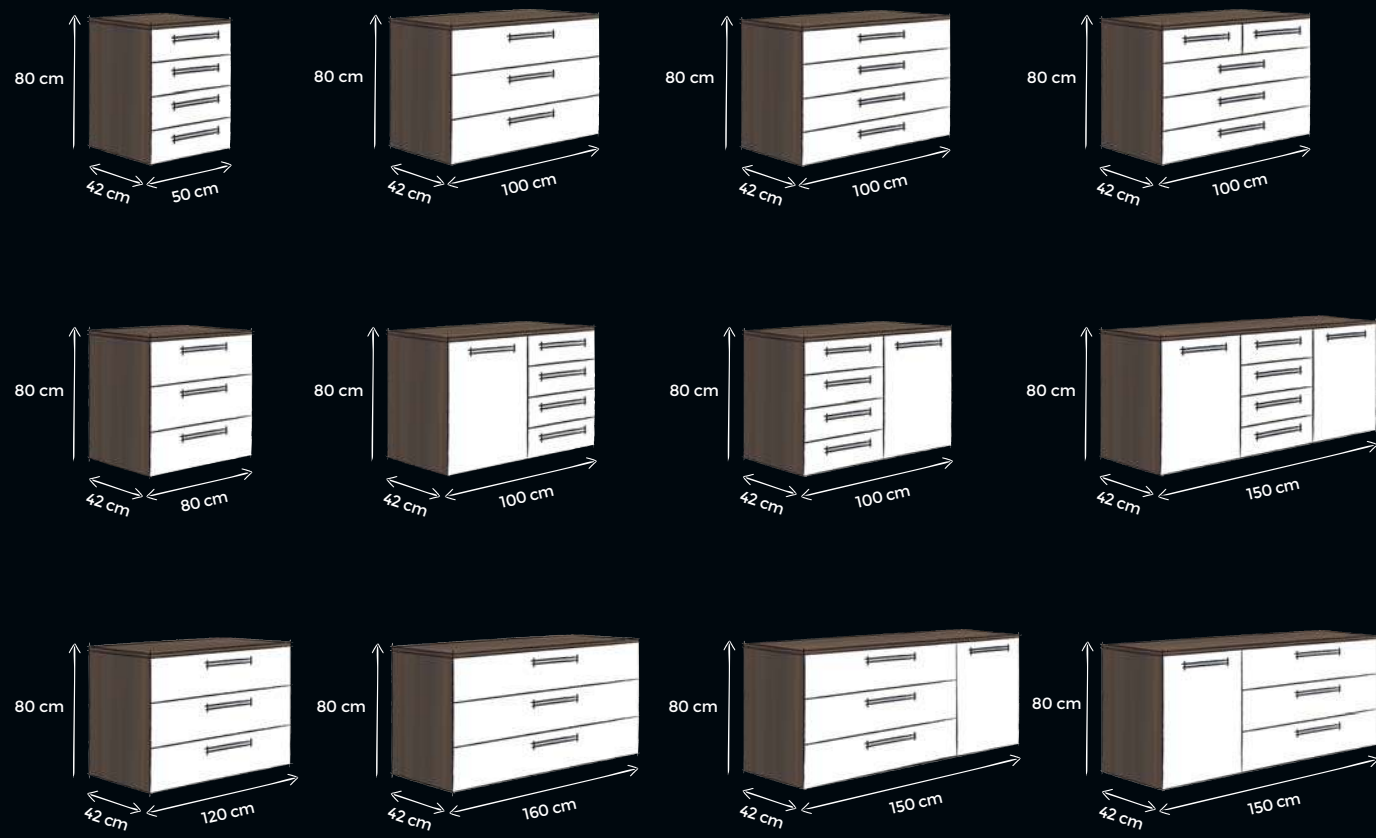

KOMMODEN
CHESTS