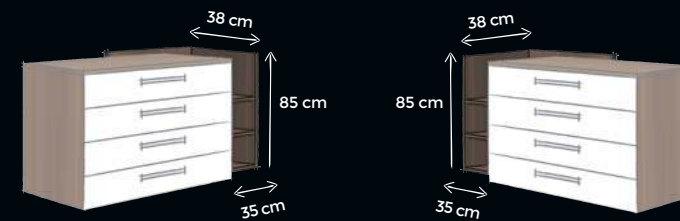

ANSTELLREGAL LINKS/RECHTS
ADD-ON SHELF LEFT/RIGHT