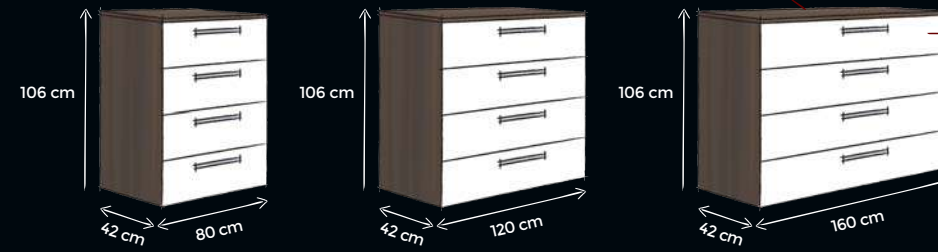

KOMMODEN
CHESTS

- Oberplatte // Top board
- Holzoberplatten // Wooden top boards
- Holzoberplatten mit Licht // Wooden top boards with lighting
- Glasoberplatten (ESG) // Glass top boards (TSC)