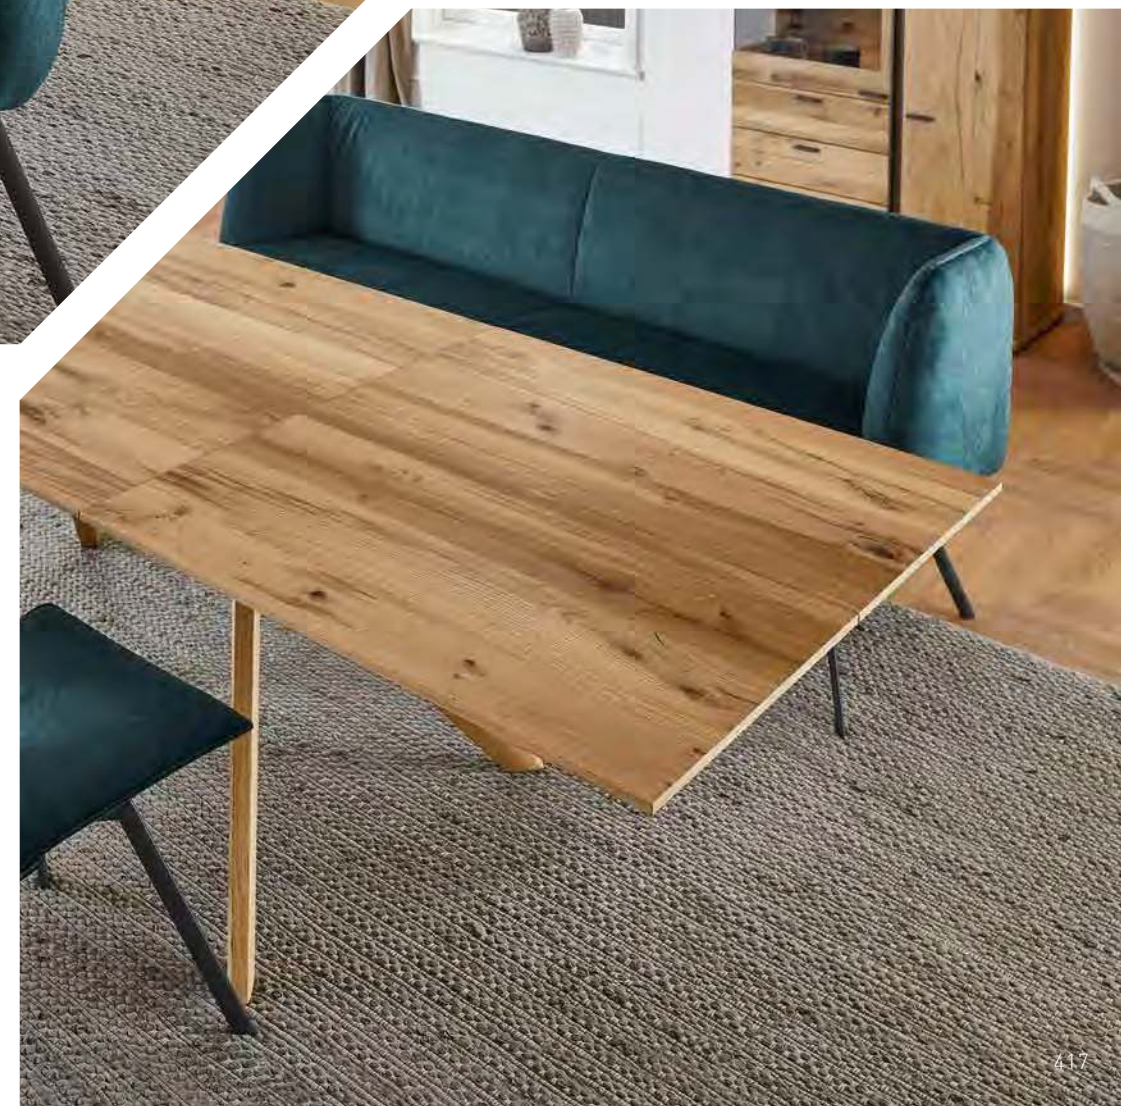

Überragend kombiniert

Exceptionally combined

Petrolfarbene Bezugsstoffe, die elegant im Licht changieren. Und ausdrucksstarkes Holz, das den Blick gefangen nimmt. Hier kommt zusammen, was zusammengehört und Ihre Gäste werden staunen. Alles natürlich schön, alles natürlich stilvoll und richtig praktisch mit dem Esstisch GOA, der sich auf 320 Zentimeter Länge ausziehen lässt.

Petrol-coloured fabrics that change elegantly in the light. And expressive wood, that takes your breath away. Here, everything comes together that belongs together, and your guests will be amazed. Everything is naturally beautiful, everything is naturally stylish, and totally practical with the GOA dining table which can be extended to a length of 320 centimetres.

Esstisch 1422-1803 GOA: LBH 190/100/75 cm • Eiche rustico hell geölt, Metall anthrazit matt • **Stuhl 0277-18PY CAROLA mit Drehfunktion:** BHT 47/86/54 cm • **Sessel 0278-18PY CAROLA:** BHT 63/86/54 cm • **Solitärbank P257-18PY P2 IMPULS:** LHT 210/87/64 cm • Metall anthrazit matt • Bezug: Dubai petrol • **Sideboard Z307-0300L:** BHT 124/111/43 cm • Eiche rustico hell geölt • **Wandboard Z801-0318L:** BHT 147/24/22 cm • Eiche rustico hell geölt, Metall anthrazit matt • **Vitrine Z614-0300L:** BHT 104/214/43 cm • Eiche rustico hell geölt

Dining table 1422-1803 GOA: LWH 190/100/75 cm • Oak rustico light oiled finish, Metal anthracite matt • **Chair 0277-18PY CAROLA with swivel function:** WHD 47/86/54 cm • **Armchair 0278-18PY CAROLA with swivel function:** WHD 63/86/54 cm • **Single bench P257-18PY P2 IMPULS:** LHD 210/87/64 cm • Metal anthracite matt • Fabric: Dubai petrol • **Sideboard Z307-0300L:** WHD 124/111/43 cm • Oak rustico light oiled finish • **Wall shelf Z801-0318L:** WHD 147/24/22 cm • Oak rustico light oiled finish, Metal anthracite matt • **Cabinet Z614-0300L:** WHD 104/214/43 cm • Oak rustico light oiled finish